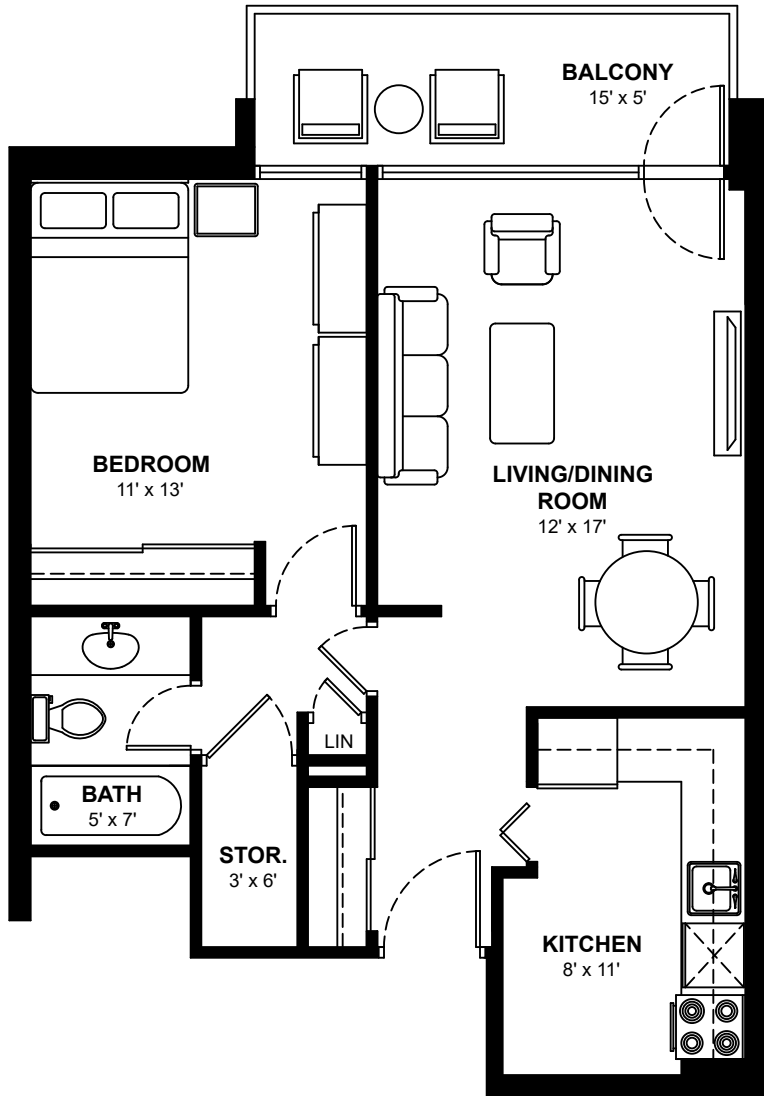

SKYLINE

One Bedroom Apartments

Ranging from 607 to 624 sq. ft.

This floor plan represents a 612 sq. ft. apartment

These floor plans are representative only. All dimensions are approximate.